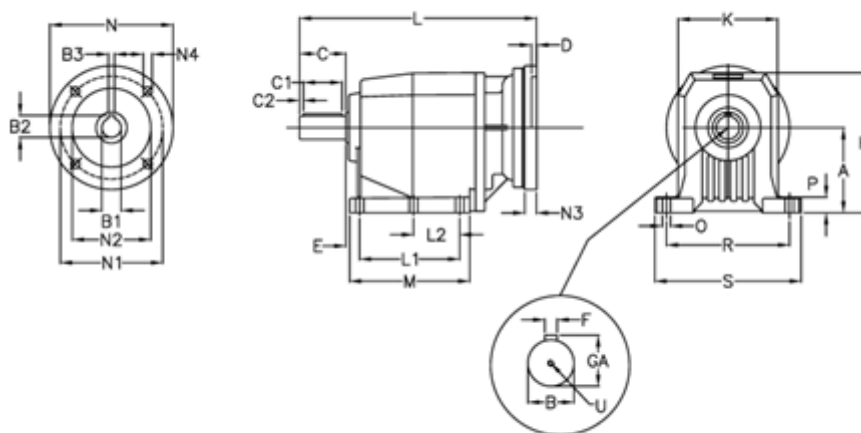

Article number: 40600723931235

Description: Helical gearbox
C703P-239,3-P90B5

Measures

A = 210	D = 4.0	L2 = 0.0	P = 30
B = 60	E = 25	M = 222.0	R = 300
B1 = 24	F = 18	N = 200	S = 350
B2 = 27.3	GA = 64.0	N1 = 165	U = M20x42
B3 = 8	H = 349	N2 = 130	
C = 120	K = 262	N3 = 0	
C1 = 90	L = 473.0	N4 = M10x12	
C2 = 15	L1 = 165.0	O = 22	